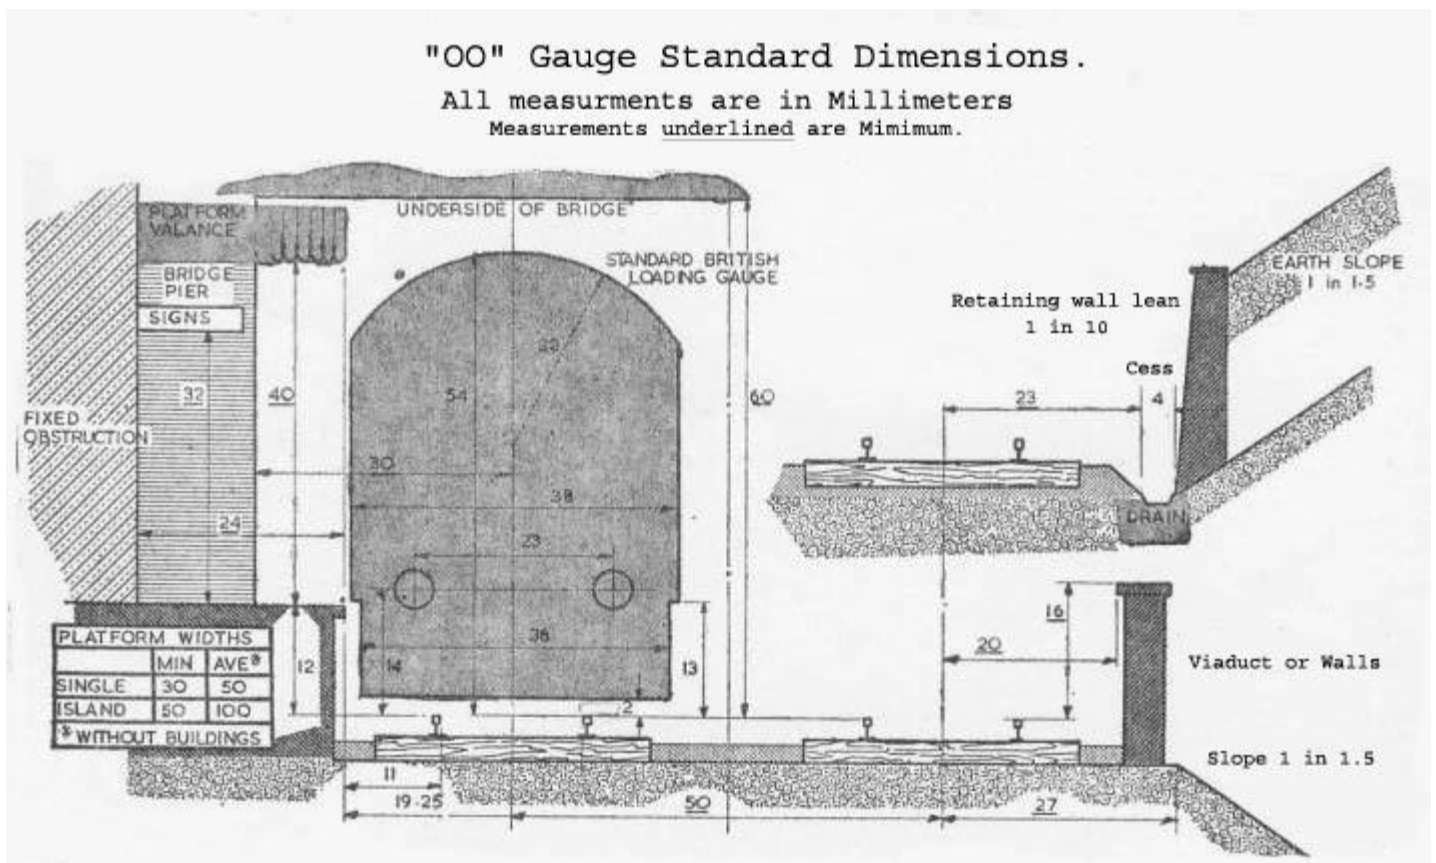

MODEL RAILWAYS ON-LINE

00 Scale Measurements

by

Graham Plowman

The following diagram has been reproduced here with the kind permission of Peco Publications who originally published the diagram in "Starting in Scale 00" in 1968.

The diagram details all of the primary measurements appropriate to 00 modelling. Measurements which do not relate to track are all applicable to EM and P4.

Graham Plowman (25/2/2010)